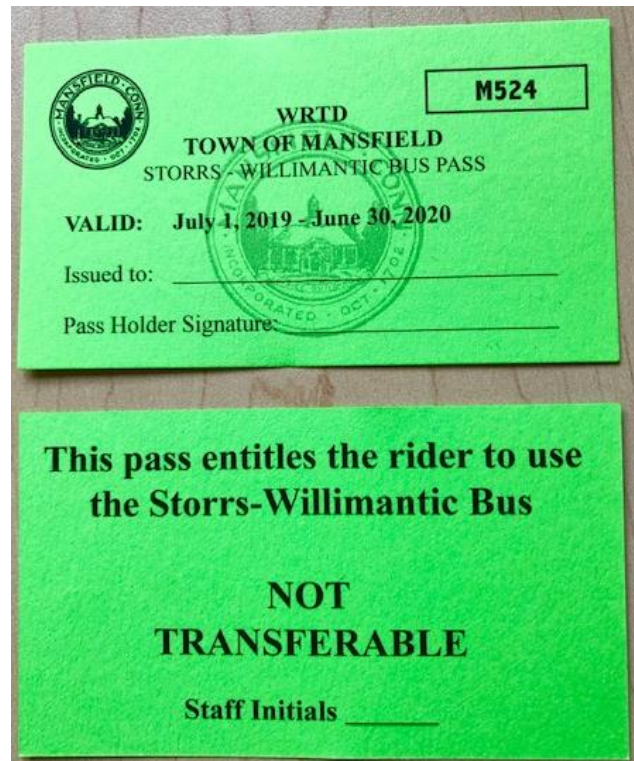

The Town of Mansfield and Katharine are working on outreach to the public.

Thanks!