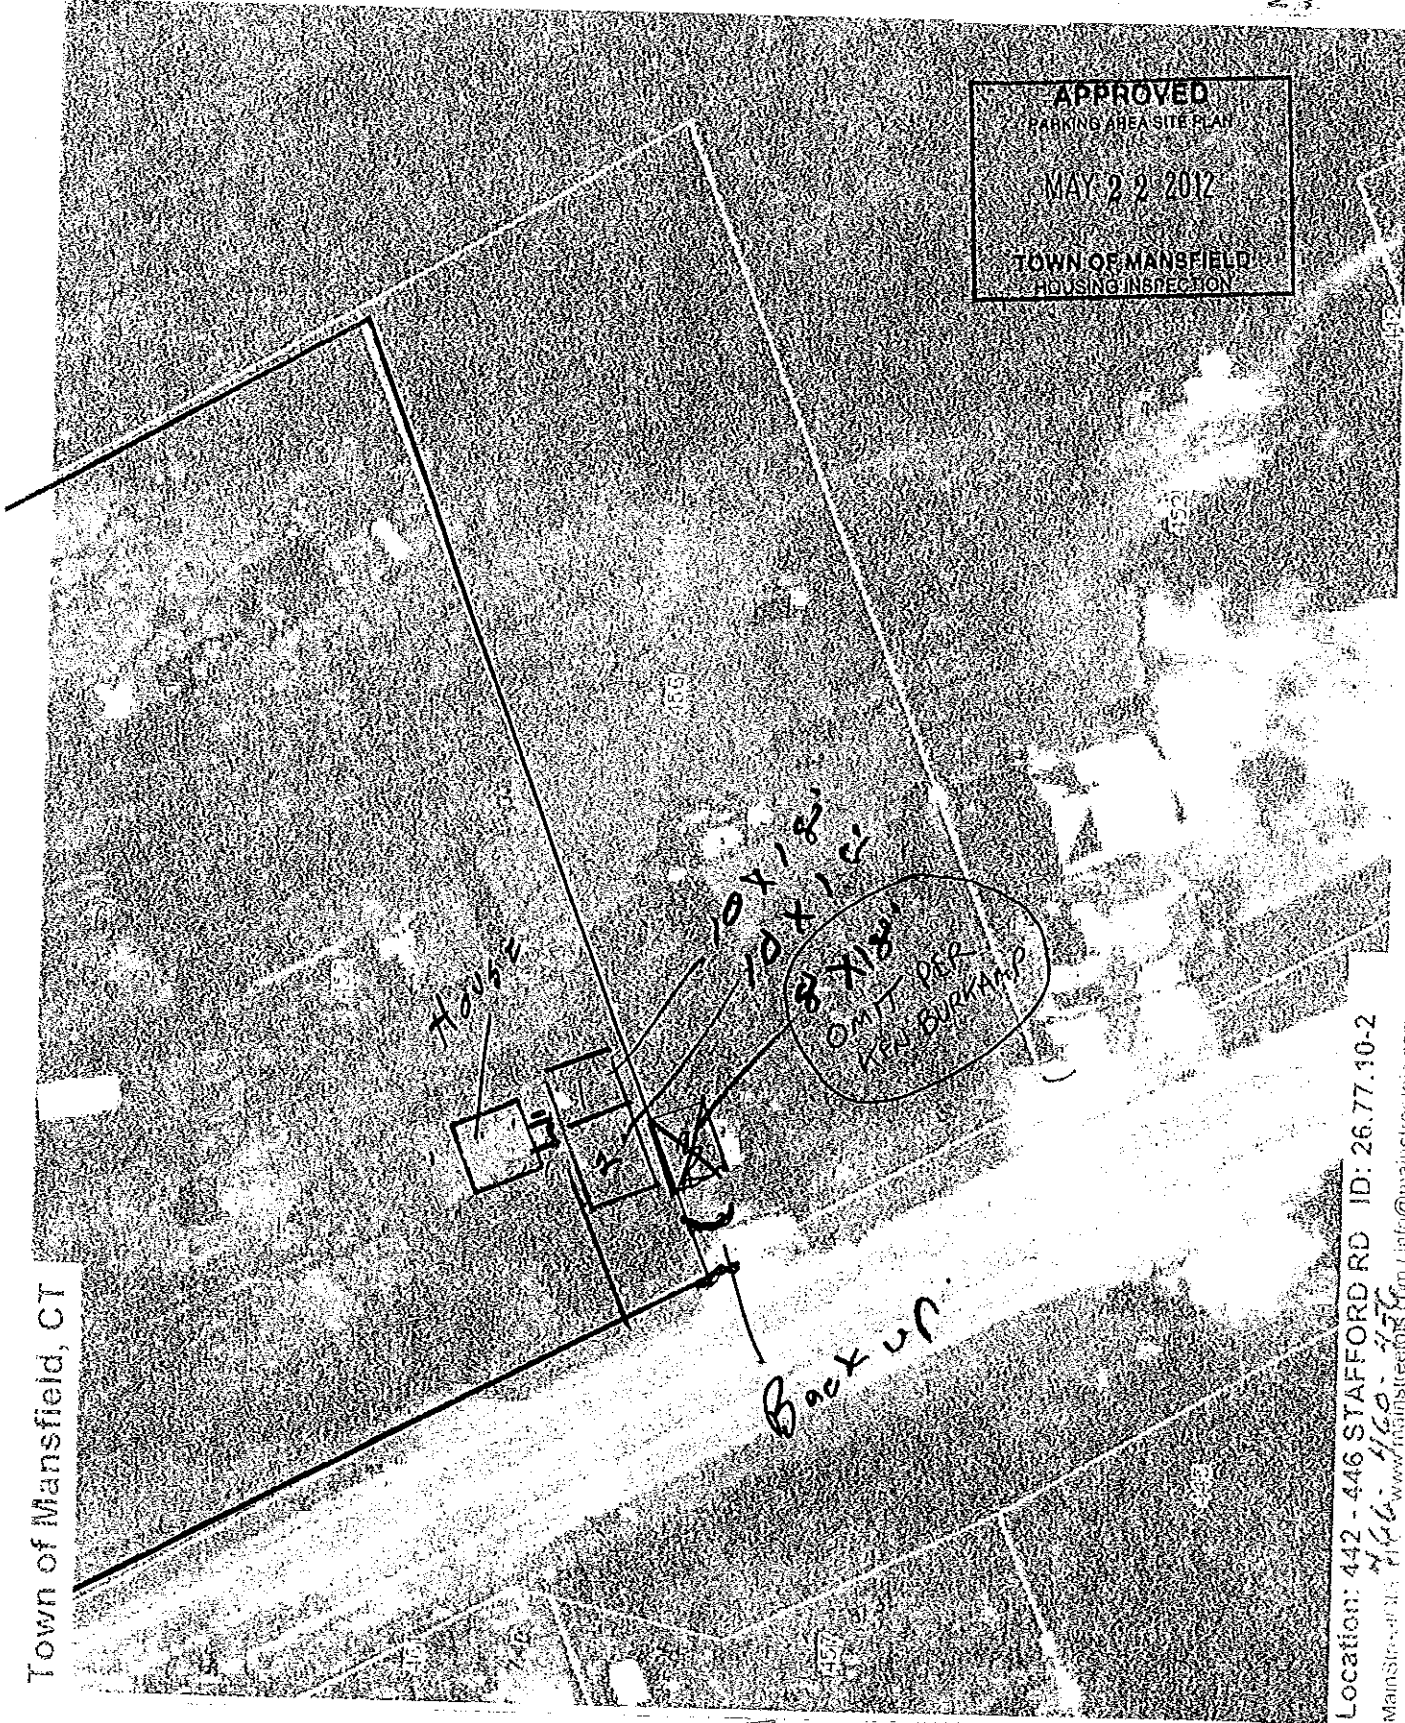

- Mansfield
- Address
- Parcel ID
- Area
- Streets
- Utilities
- Waterlines
- Water
- Wetlands
- Town
- roads
- highway

Printed:
5/3/2012

MainStreetGIS
www.mainstreetgis.com

APPROVED
PARKING AREA SITE PLAN
MAY 2 2 2012
TOWN OF MANSFIELD
HOUSING INSPECTION

Town of Mansfield, CT

Location: 442 - 446 STAFFORD RD ID: 26.77.10-2
MainStreetGIS 466-466-466
www.mainstreetgis.com / info@mainstreetgis.com
Disclaimer: This map is for assessment purposes only. It is not valid for use as a survey or for conveyance.

466 Stafford Rd